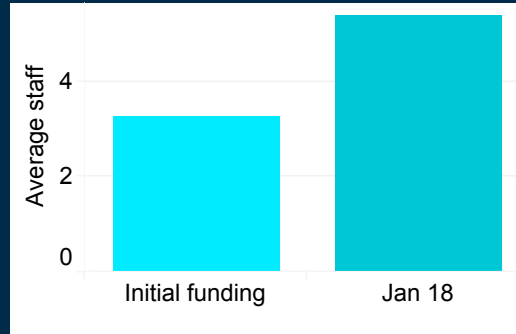

Fig.1 Ventures by location

Fig.2 Venture growth by team size

Fig.3 Social challenges addressed

Fig.4 Transforming lives

Fig.5 Founders

Fig.6 £0.21m match funding  
£1.57m further funding and revenue

Data Refreshed Jan 18