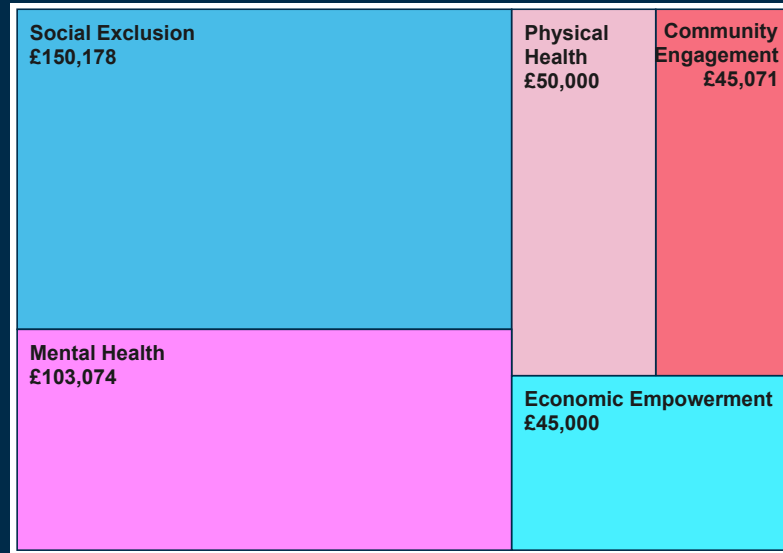

Fig.1 Ventures by location

Fig.2 Venture growth by team size

Fig.3 Social challenges addressed

Fig.4 Transforming lives

Fig.5 Founders

Fig.6 £0.21m match funding  
£1.57m further funding and revenue

Data Refreshed Jan 18