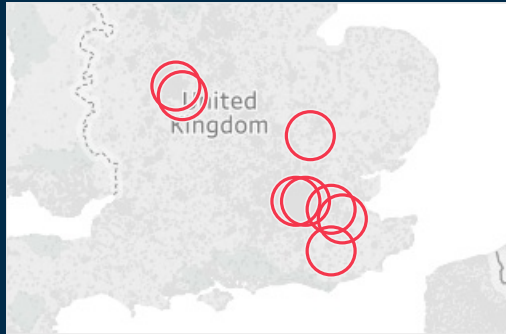

Fig.1 Ventures by location

Fig.2 Venture growth by team size

Fig.3 Social challenges addressed

Fig.4 Transforming lives

Fig.5 Founders

Fig.6 £0.21m match funding  
£1.57m further funding and revenue

Data Refreshed Jan 18