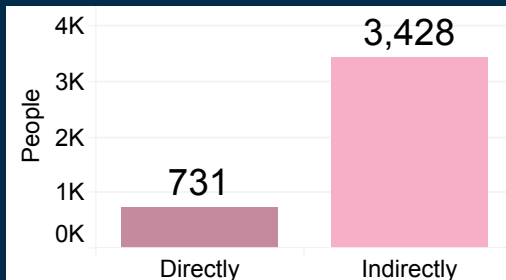

Fig.1 Ventures by location

Fig.2 Venture growth by team size

Fig.3 Social challenges addressed

Fig.4 Transforming lives

Fig.5 Founders

Fig.6 £0.21m match funding  
£1.57m further funding and revenue

Data Refreshed Jan 18