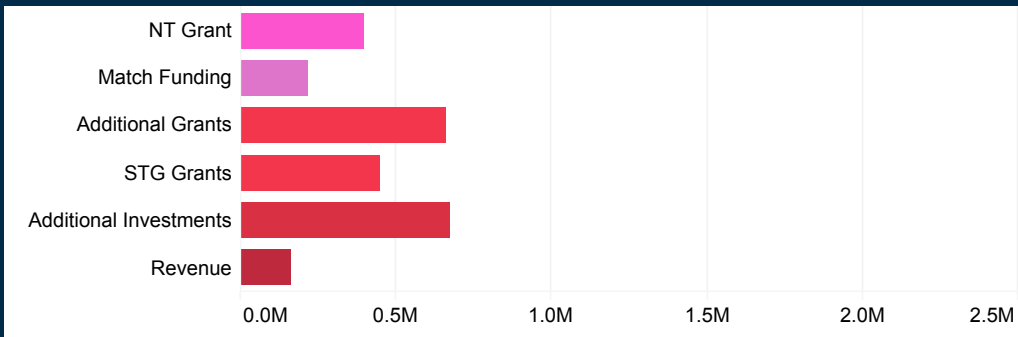

Our Impact - Social Tech Seed 5 (2016)

Fig.1 Ventures by location

Fig.2 Venture growth by team size

Fig.3 Social challenges addressed

Fig.4 Transforming lives

Fig.5 Founders

Fig.6 £0.21m match funding
£1.9m further funding and revenue