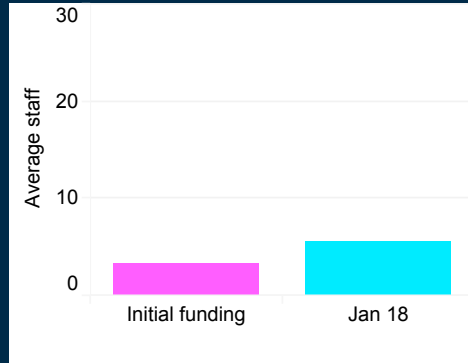

Our Impact - Social Tech Seed 5 (2016)

Fig.1 Ventures by location

Fig.2 Venture growth by team size

Fig.3 Social challenges addressed

Fig.4 Transforming lives

Fig.5 Founders

Fig.6 £0.21m match funding
£1.9m further funding and revenue