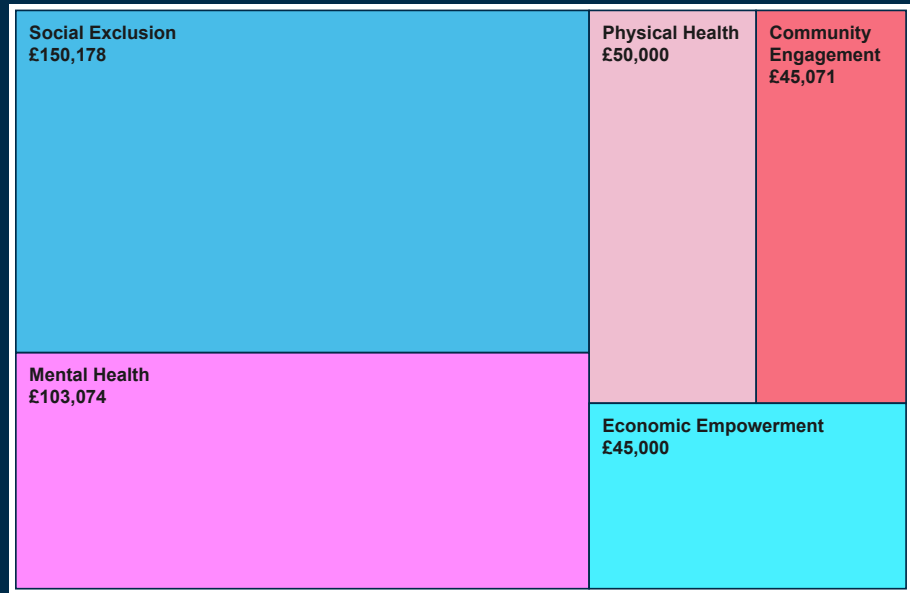

Our Impact - Social Tech Seed 5 (2016)

Fig.1 Ventures by location

Fig.2 Venture growth by team size

Fig.3 Social challenges addressed

Fig.4 Transforming lives

Fig.5 Founders

Fig.6 £0.21m match funding
£1.9m further funding and revenue