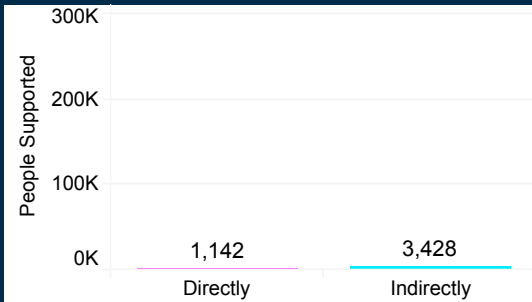

Our Impact - Social Tech Seed 5 (2016)

Fig.1 Ventures by location

Fig.2 Venture growth by team size

Fig.3 Social challenges addressed

Fig.4 Transforming lives

Fig.5 Founders

Fig.6 £0.21m match funding
£1.9m further funding and revenue