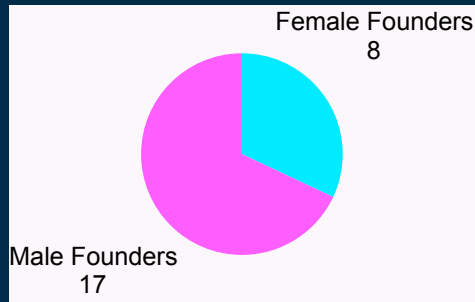

Our Impact - Social Tech Seed 5 (2016)

Fig.1 Ventures by location

Fig.2 Venture growth by team size

Fig.3 Social challenges addressed

Fig.4 Transforming lives

Fig.5 Founders

Fig.6 £0.21m match funding
£1.9m further funding and revenue