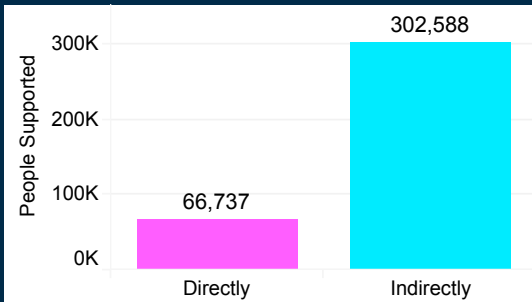

Our Impact - Social Tech Seed 6 (2016)

Fig.1 Ventures by location

Fig.2 Venture growth by team size

Fig.3 Social challenges addressed

Fig.4 Transforming lives

Fig.5 Founders

Fig.6 £0.39m match funding
£3.5m further funding and revenue