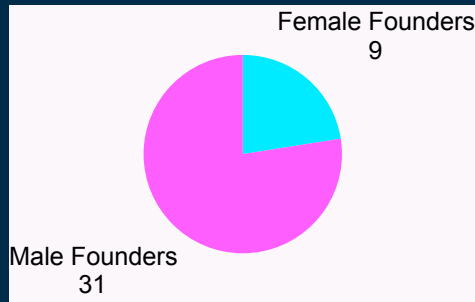

Our Impact - Social Tech Seed 6 (2016)

Fig.1 Ventures by location

Fig.2 Venture growth by team size

Fig.3 Social challenges addressed

Fig.4 Transforming lives

Fig.5 Founders

Fig.6 £0.39m match funding
£3.5m further funding and revenue