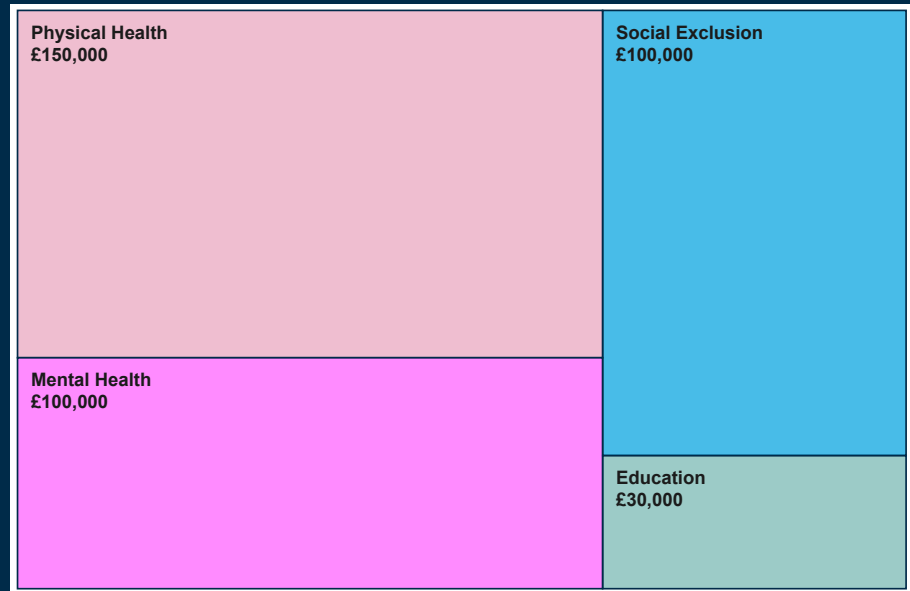

Our Impact - Social Tech Seed 6 (2016)

Fig.1 Ventures by location

Fig.2 Venture growth by team size

Fig.3 Social challenges addressed

Fig.4 Transforming lives

Fig.5 Founders

Fig.6 £0.39m match funding
£3.5m further funding and revenue