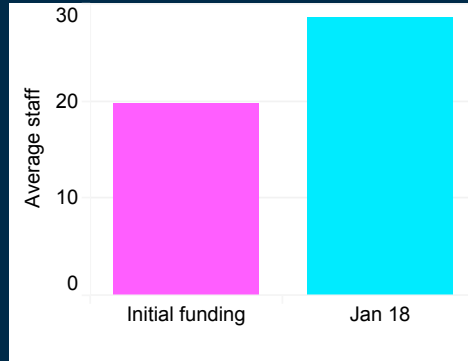

Our Impact - Social Tech Seed 6 (2016)

Fig.1 Ventures by location

Fig.2 Venture growth by team size

Fig.3 Social challenges addressed

Fig.4 Transforming lives

Fig.5 Founders

Fig.6 £0.39m match funding
£3.5m further funding and revenue