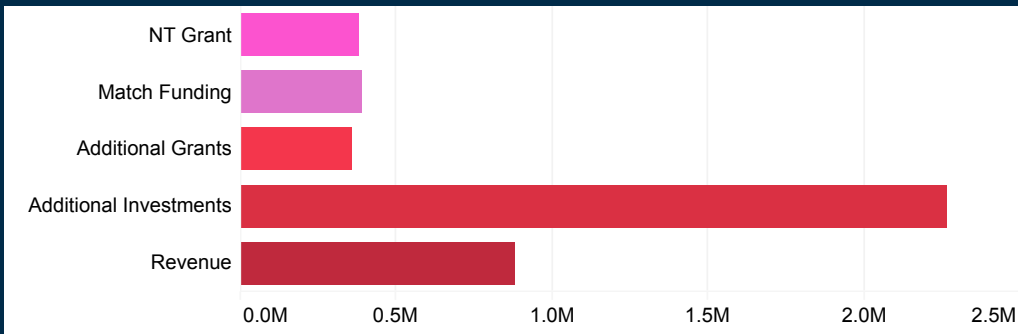

Our Impact - Social Tech Seed 6 (2016)

Fig.1 Ventures by location

Fig.2 Venture growth by team size

Fig.3 Social challenges addressed

Fig.4 Transforming lives

Fig.5 Founders

Fig.6 £0.39m match funding
£3.5m further funding and revenue